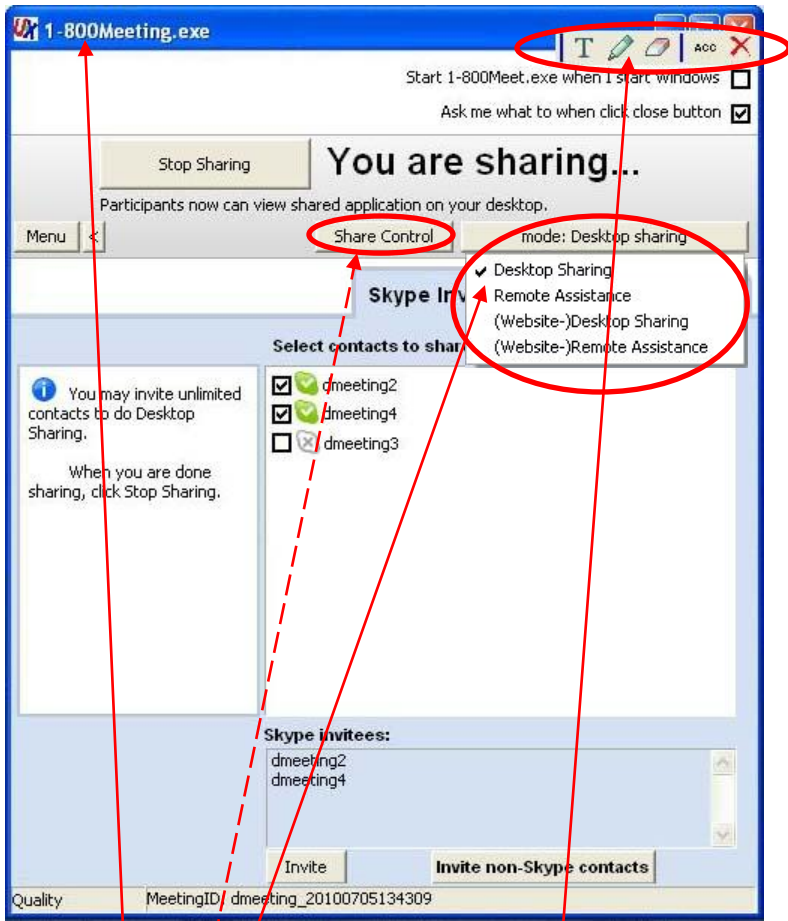

Host

Client

(host's) annotations and
(click to get) client-remote-control

client-view of
host's desktop
(not-shown)

Host's 1-800Meeting.exe
(for desktop-sharing and
remote-assistance).

host's annotations and
(click to allow) client-remote-control