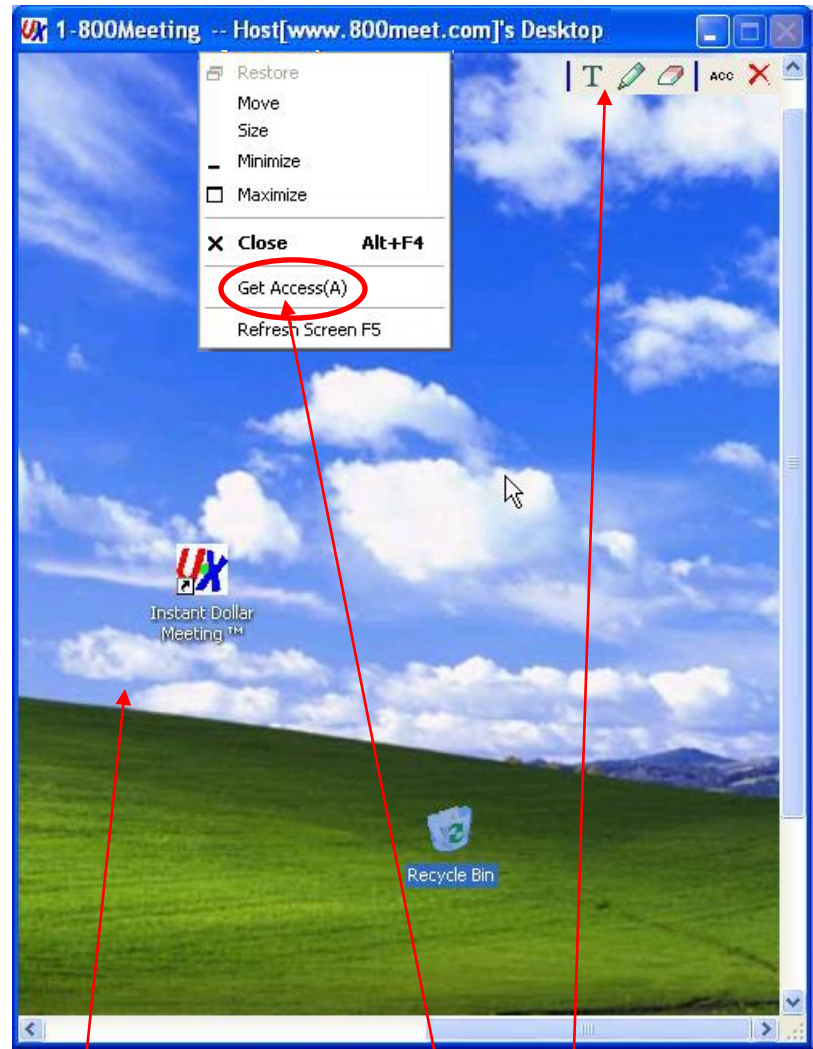

Host

Client

(host's) annotations and
(click to get) client-remote-control

client-view of
host's desktop
(not-shown)

Host's 1-800Meeting.exe
(for desktop-sharing and
remote-assistance).

host's annotations and
(click to allow) client-remote-control